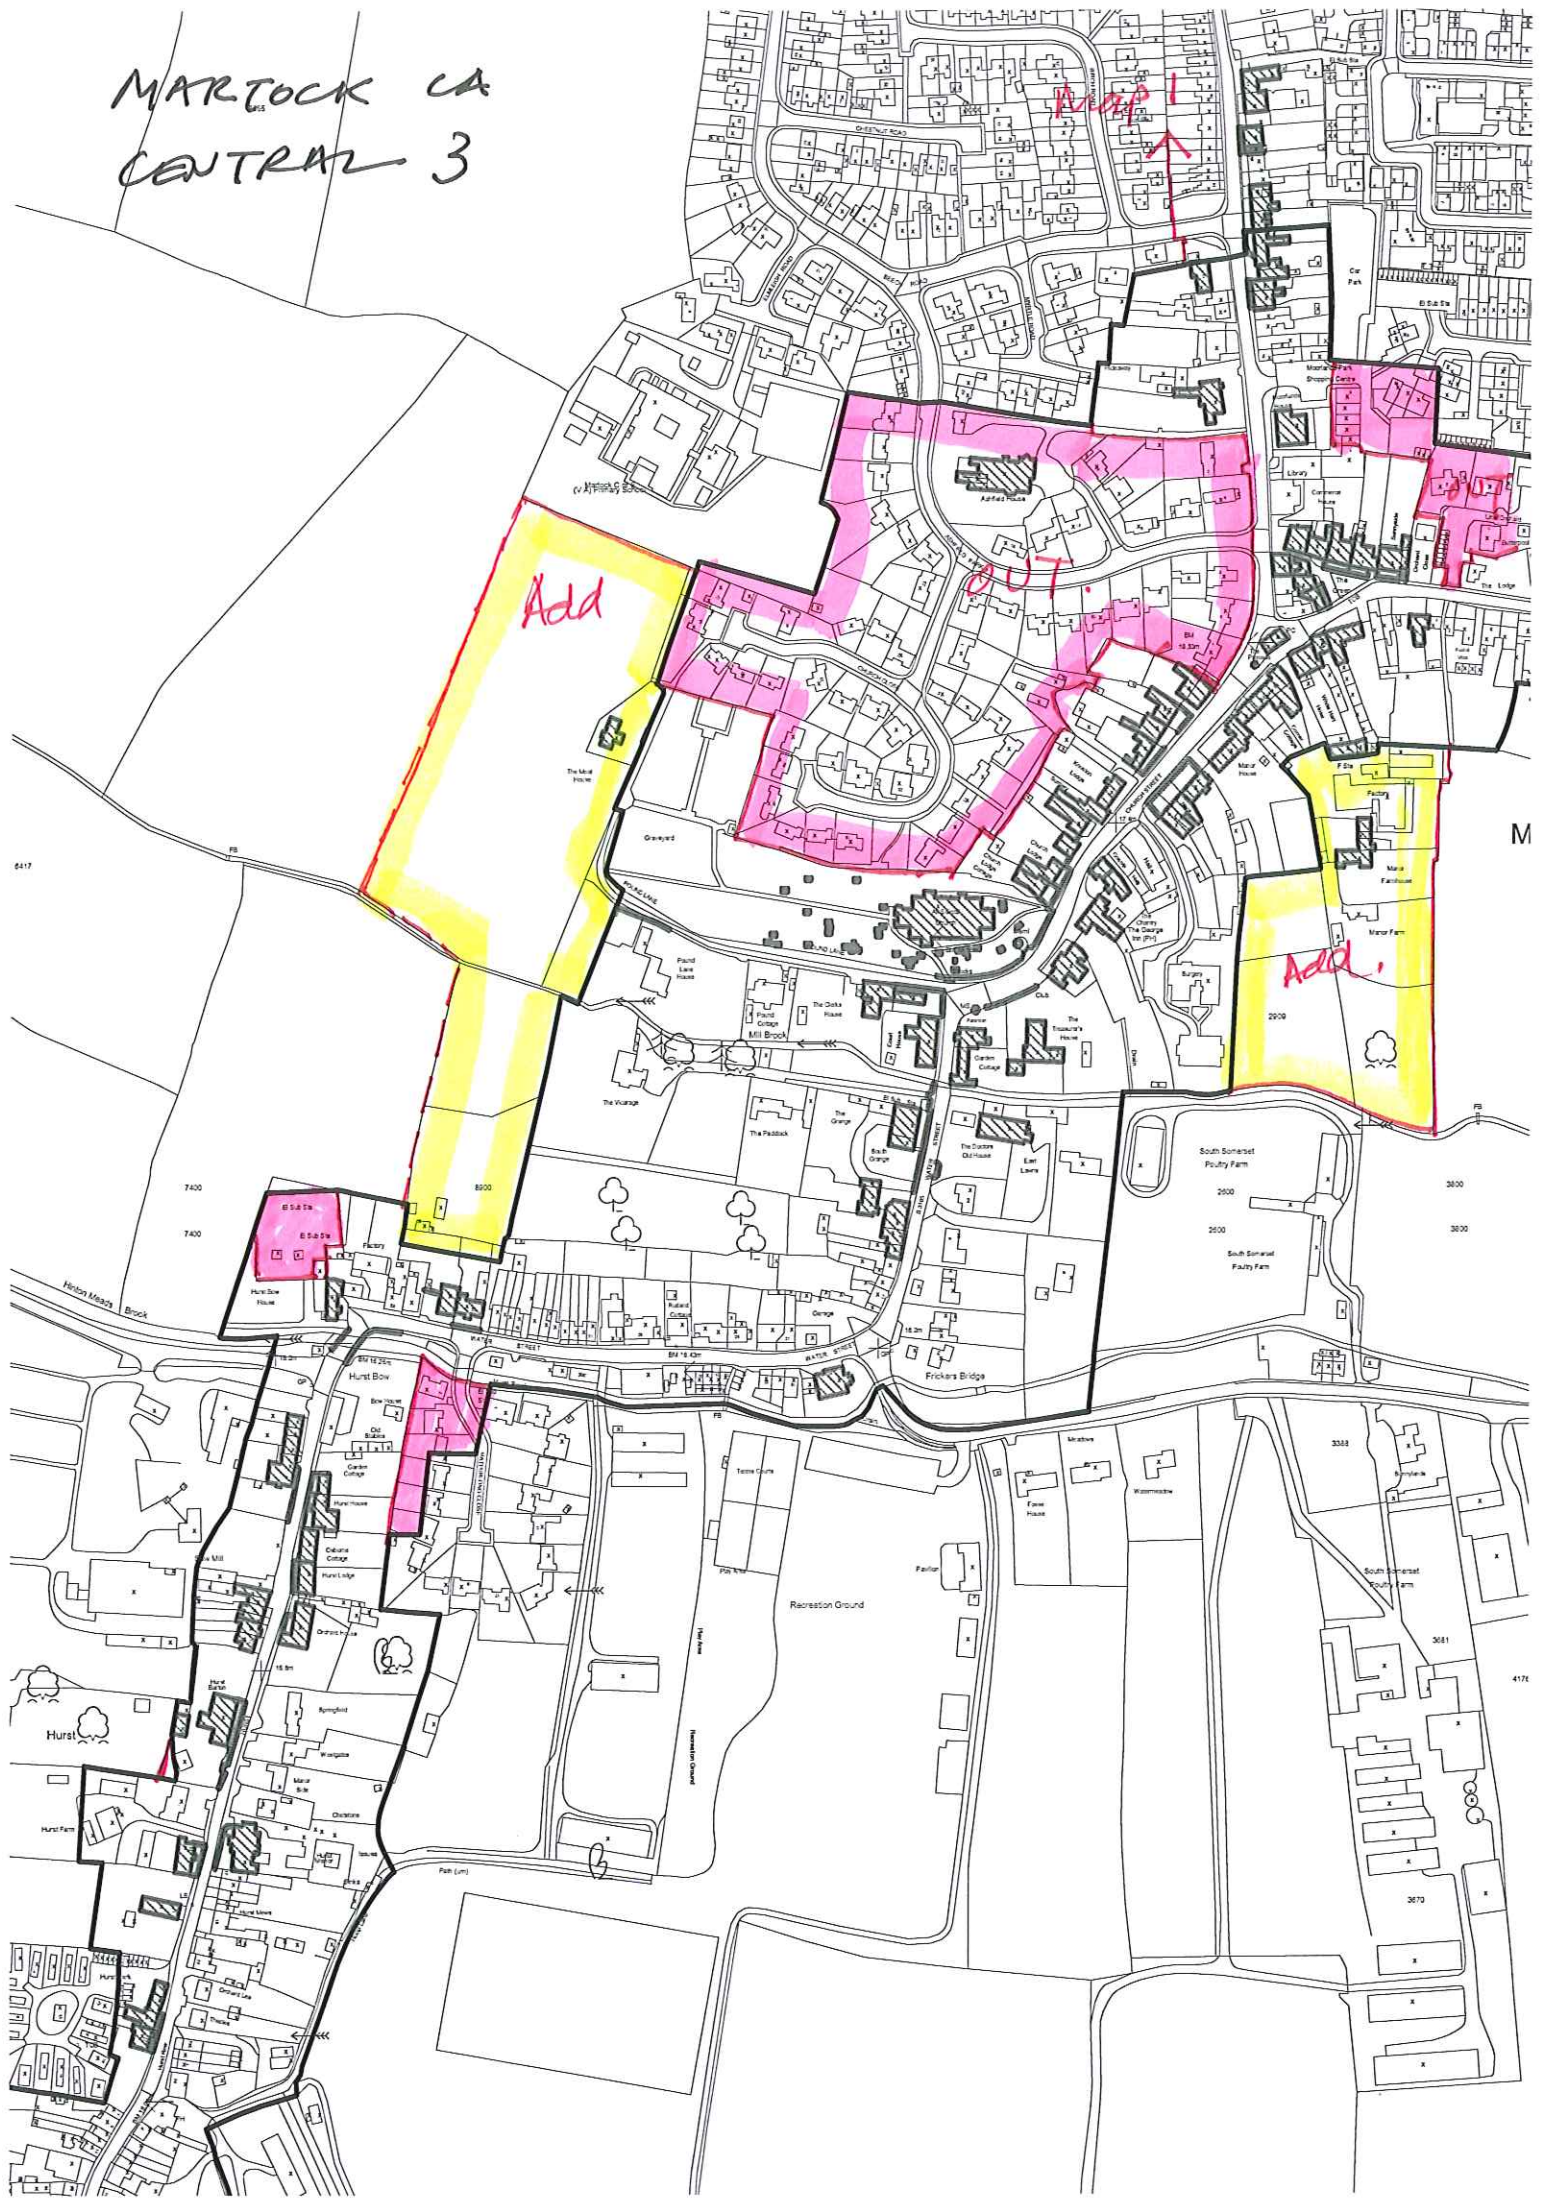

Add

Martock

OUT

OUT

OUT

Map labels include: Watkyns, Moorland Close, East Street, Stone Road, Maror Farmhouse, Maror Farm, The Forge, The Nags Head Inn, The Chapel, The Chantry, Macey Mill, Macey Mill Stream, Slury Pond, The Lodge, Maror House, Maror Farm, The Forge, The Nags Head Inn, The Chapel, The Chantry, Macey Mill, Macey Mill Stream, Slury Pond, The Forge, The Nags Head Inn, The Chapel, The Chantry, Macey Mill, Macey Mill Stream, Slury Pond.

MARTOCK CA CENTRAL 3

M

4176

MARTOCK ↘
BOWER HINTON ↑

↑ SEE MAP 3

↓ SEE MAP 4

4672

5768

20m

30m

40m

50m

60m

70m

80m

90m

100m

4332
WARTOCK &
BOWER HINTON

SEE MAP 5