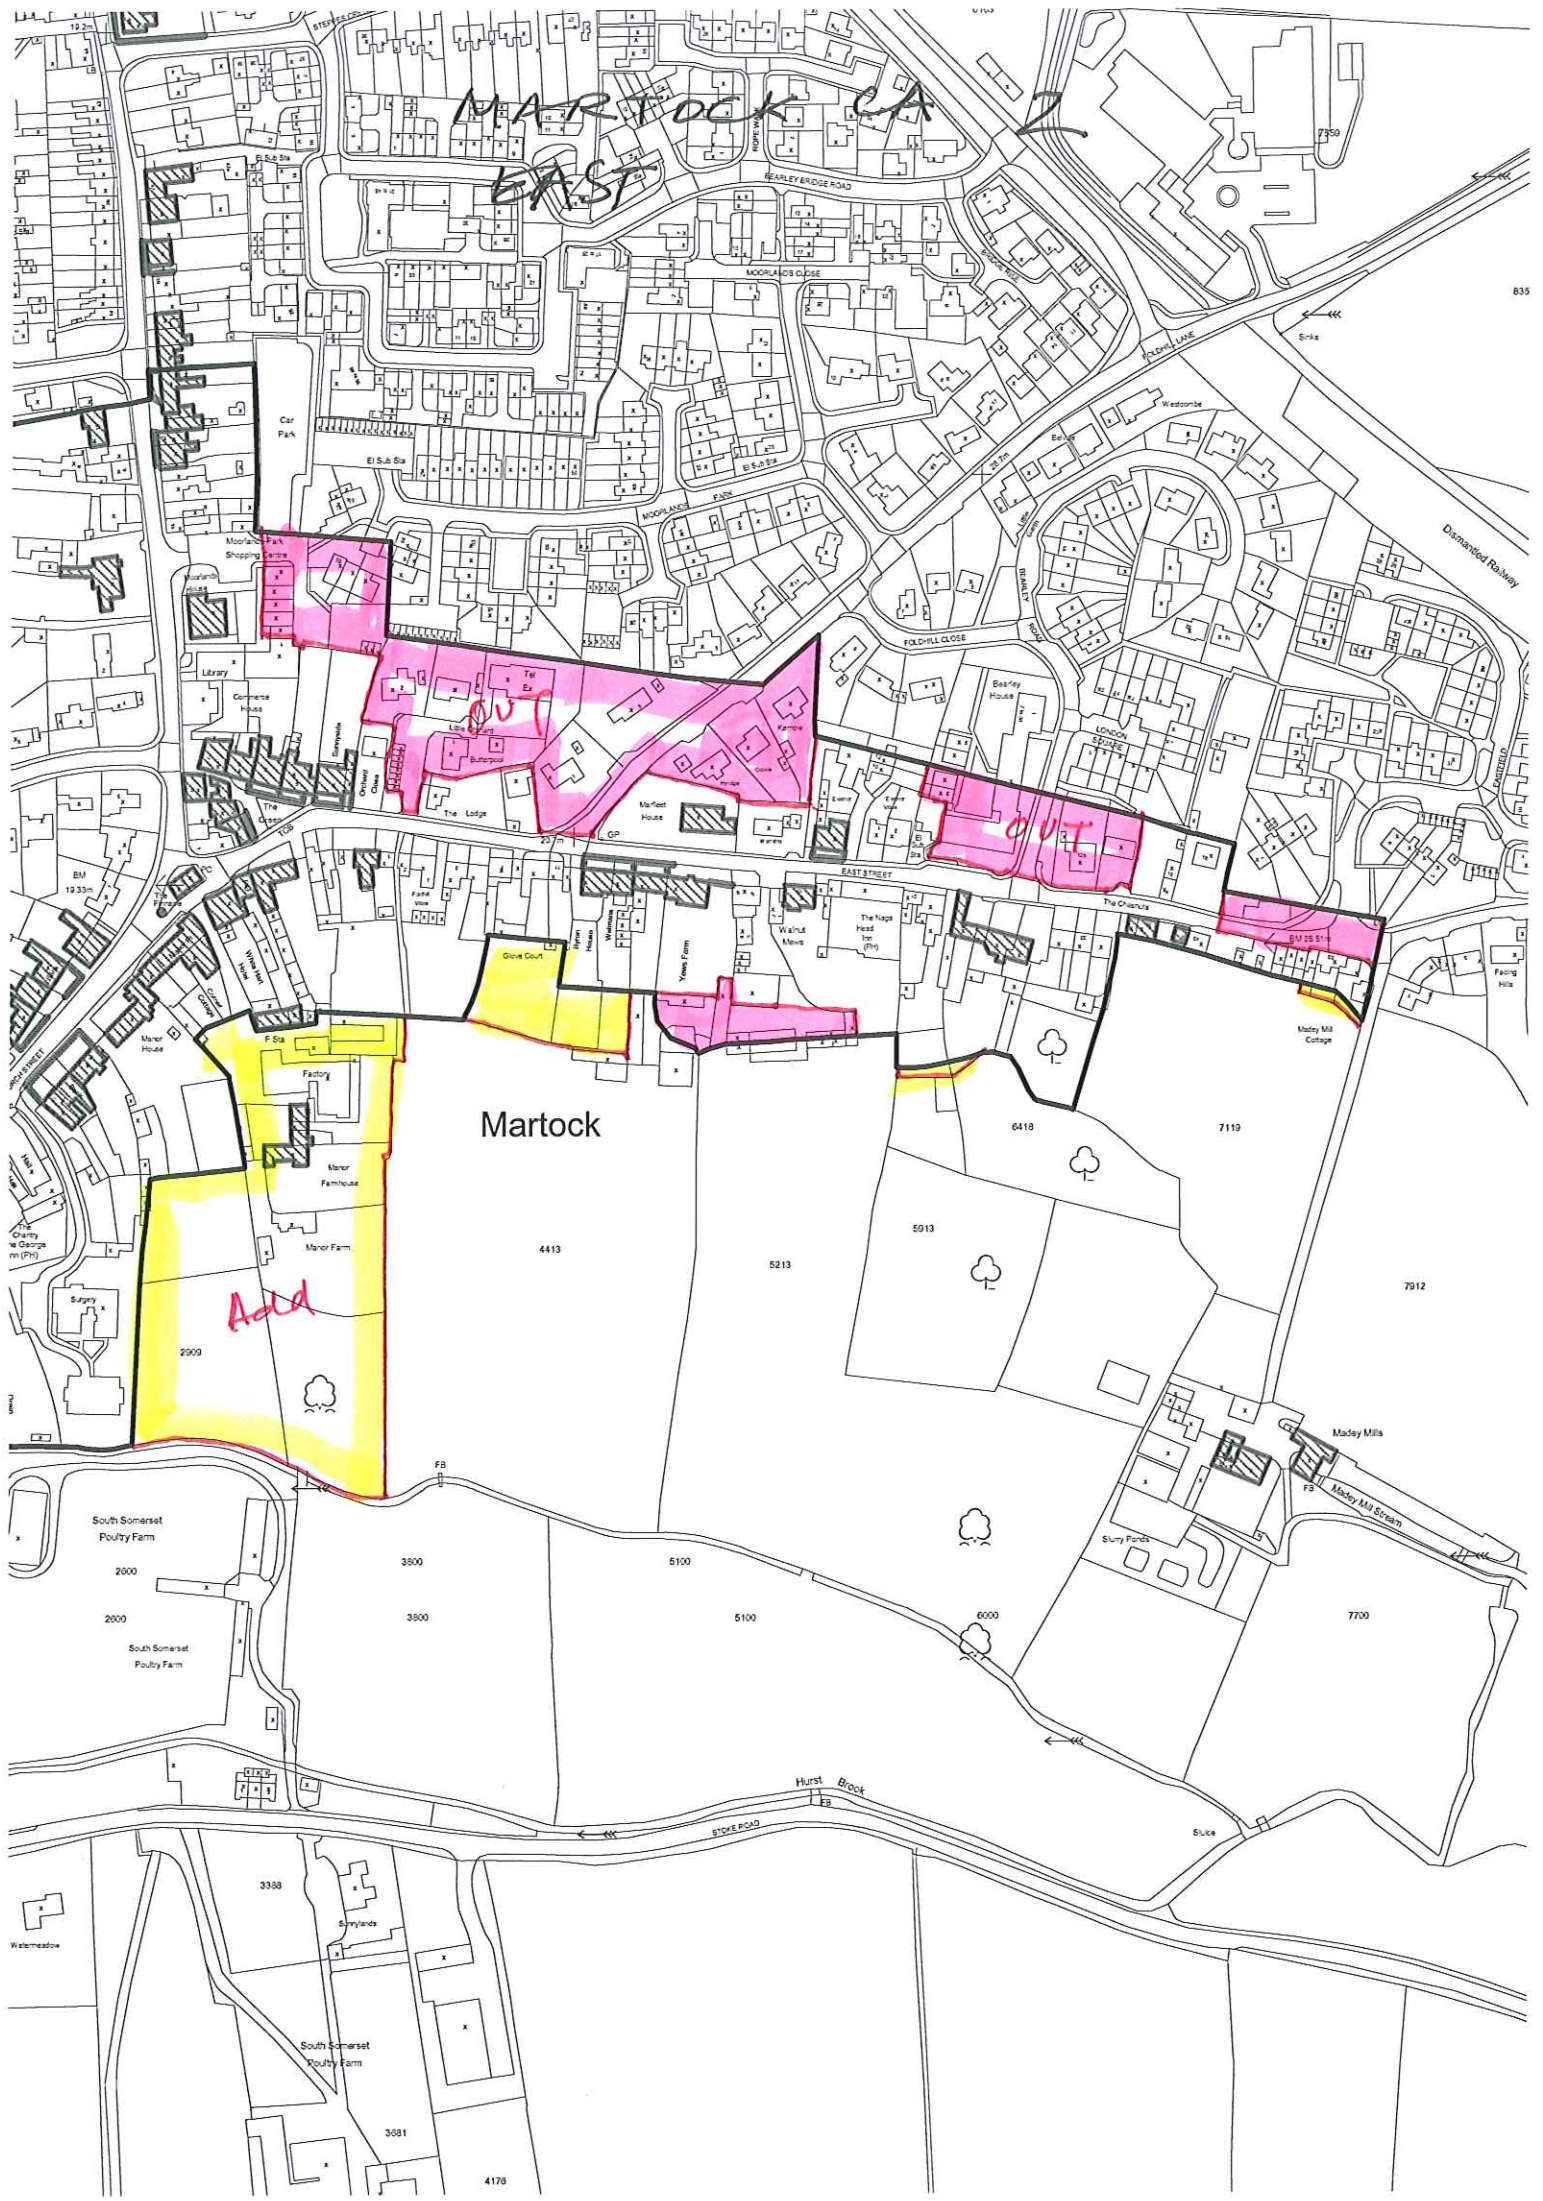

Add

Martock

OUT

OUT

OUT

Map labels include: Watkyns, Moorland Close, East Street, Stone Road, Maror Farmhouse, Maror Farm, The Forge, The Nags Head Inn, The Chapel, The Chantry, Macey Mill, Macey Mill Stream, Slury Pond, The Lodge, Maror House, Maror Farm, The Forge, The Nags Head Inn, The Chapel, The Chantry, Macey Mill, Macey Mill Stream, Slury Pond, The Forge, The Nags Head Inn, The Chapel, The Chantry, Macey Mill, Macey Mill Stream, Slury Pond.

Allotment Gardens

Field

OUT

9224

HOLLIES CLOSE
Bower Hinton

DIMMOCK'S LANE (Track)

0m

10m

20m

30m

40m

50m

60m

70m

80m

90m

100m

4332
WARTOCK &
BOWER HINTON

SEE MAP 5