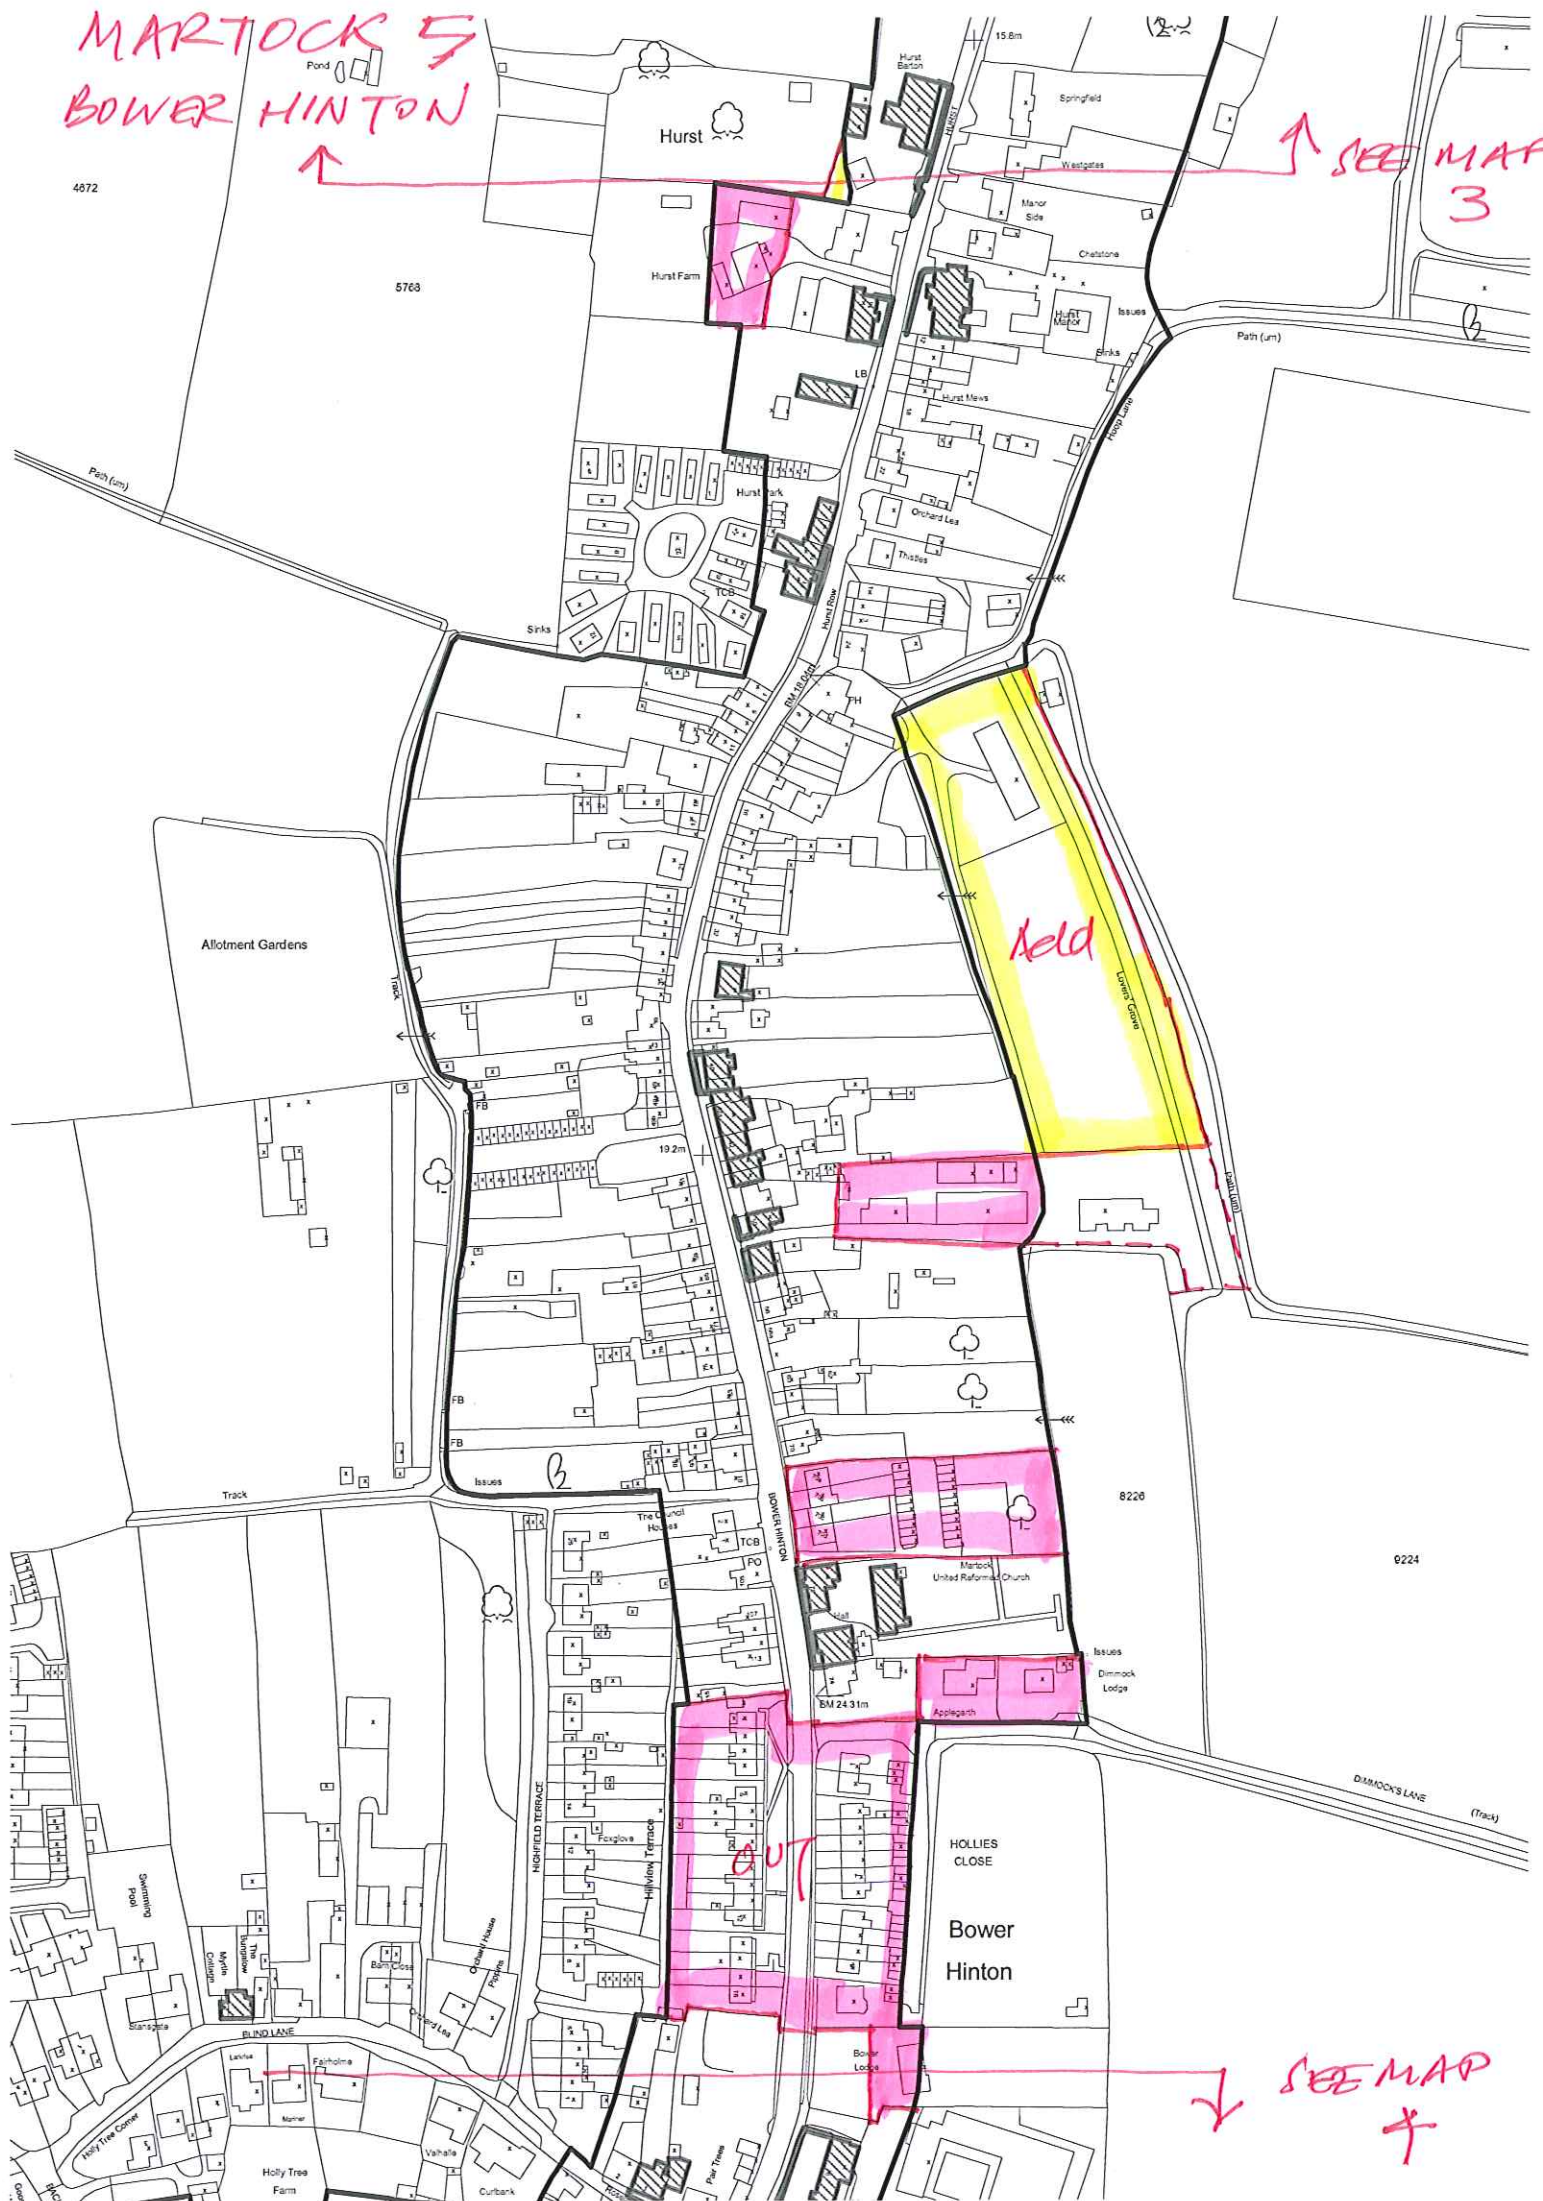

Add

Martock

OUT

OUT

OUT

Map labels include: Watkyns, Moorland Close, East Street, Stone Road, Maror Farmhouse, Maror Farm, The Forge, The Nags Head Inn, The Chapel, The Chantry, Macey Mill, Macey Mill Stream, Slury Pond, The Lodge, Maror House, Maror Farm, The Forge, The Nags Head Inn, The Chapel, The Chantry, Macey Mill, Macey Mill Stream, Slury Pond, The Forge, The Nags Head Inn, The Chapel, The Chantry, Macey Mill, Macey Mill Stream, Slury Pond.

MARTOCK CA CENTRAL 3

M

4176

MARTOCK ↘
BOWER HINTON ↑

↑ SEE MAP 3

↓ SEE MAP 4

4672

5768

20m

30m

40m

50m

60m

70m

80m

90m

100m

4332
WARTOCK &
BOWER HINTON

SEE MAP 5