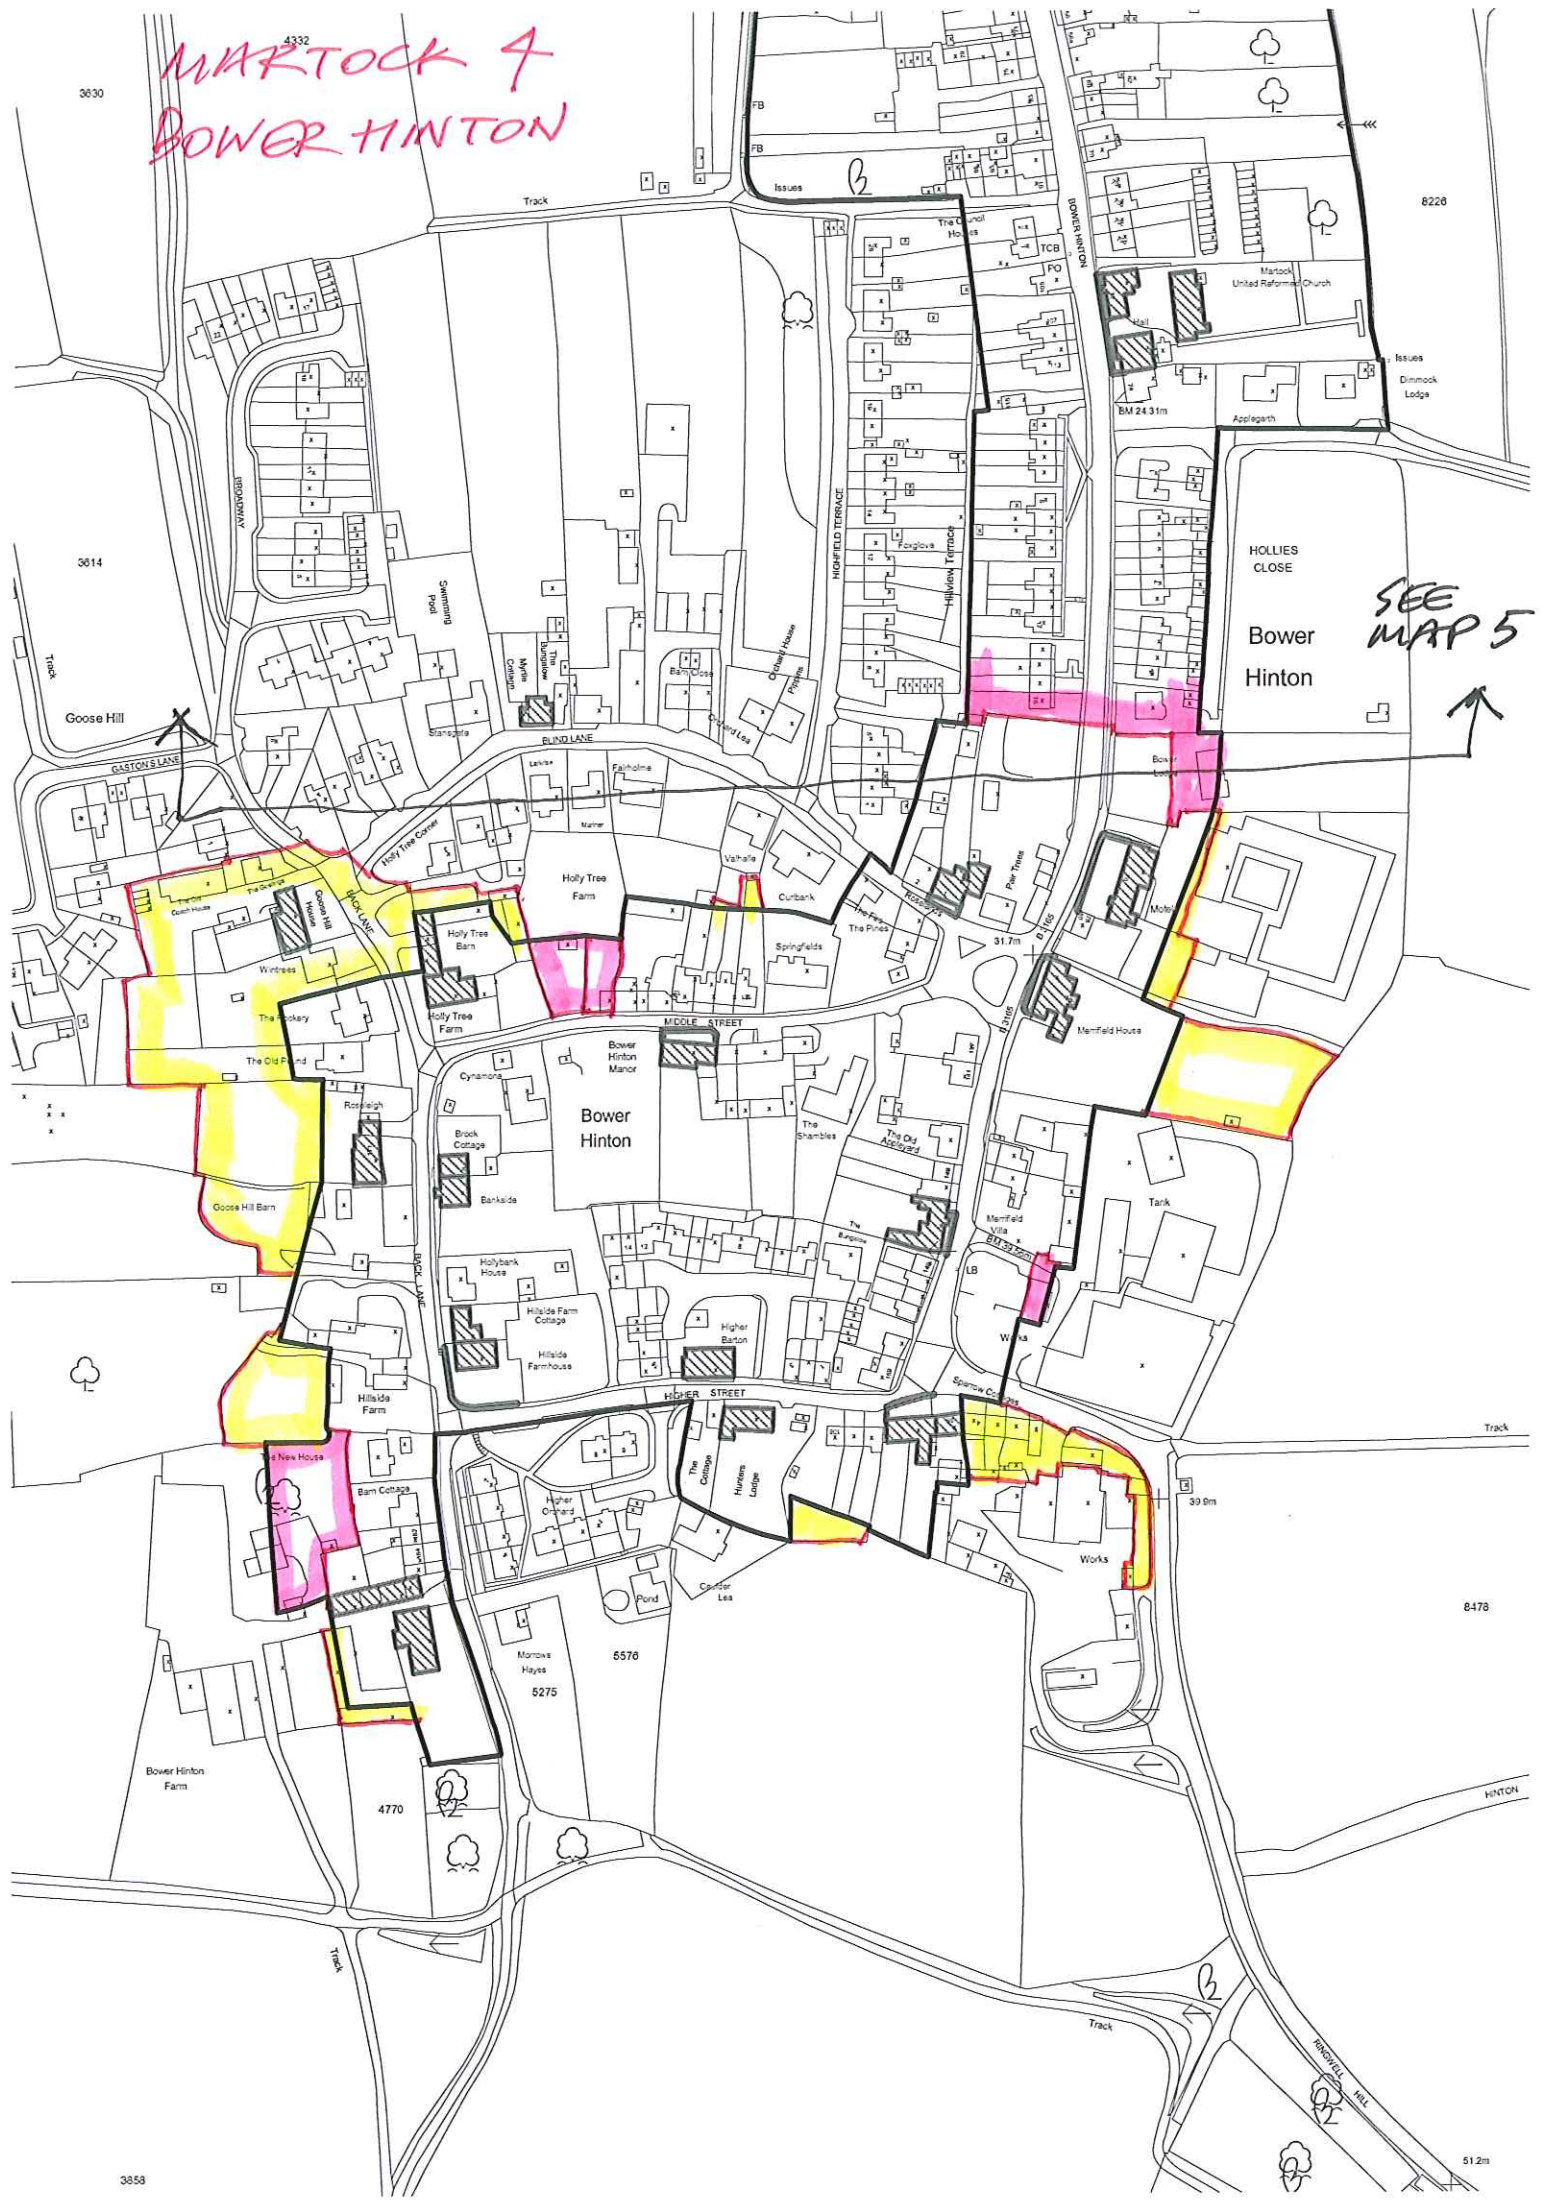

Add

Martock

OUT

OUT

OUT

Map labels include: Watkyns, Moorland Close, East Street, Stone Road, Maror Farmhouse, Maror Farm, The Forge, The Nags Head Inn, The Chapel, The Chantry, Macey Mill, Macey Mill Stream, Slury Pond, The Lodge, Maror House, Maror Farm, The Forge, The Nags Head Inn, The Chapel, The Chantry, Macey Mill, Macey Mill Stream, Slury Pond, The Forge, The Nags Head Inn, The Chapel, The Chantry, Macey Mill, Macey Mill Stream, Slury Pond.

20m

30m

40m

50m

60m

70m

80m

90m

100m

4332
WARTOCK &
BOWER HINTON

SEE MAP 5